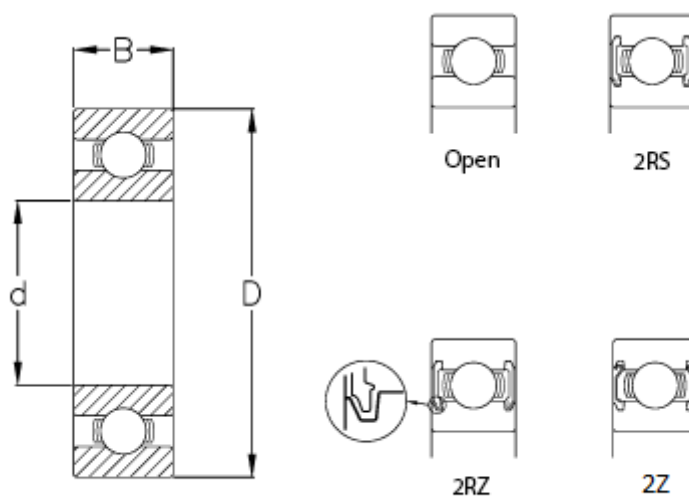

Data Sheet

Article number: 57960212002807

Description: CeramicSpeed hybrid bearing Insulate sealed
6024-2RS/CSB

Measures

B	= 28
Ball grade	= 5
C (KN)	= 88.4
C0	= 80
d	= 120
D	= 180
Max rpm.	= 2200
Type	= 6024